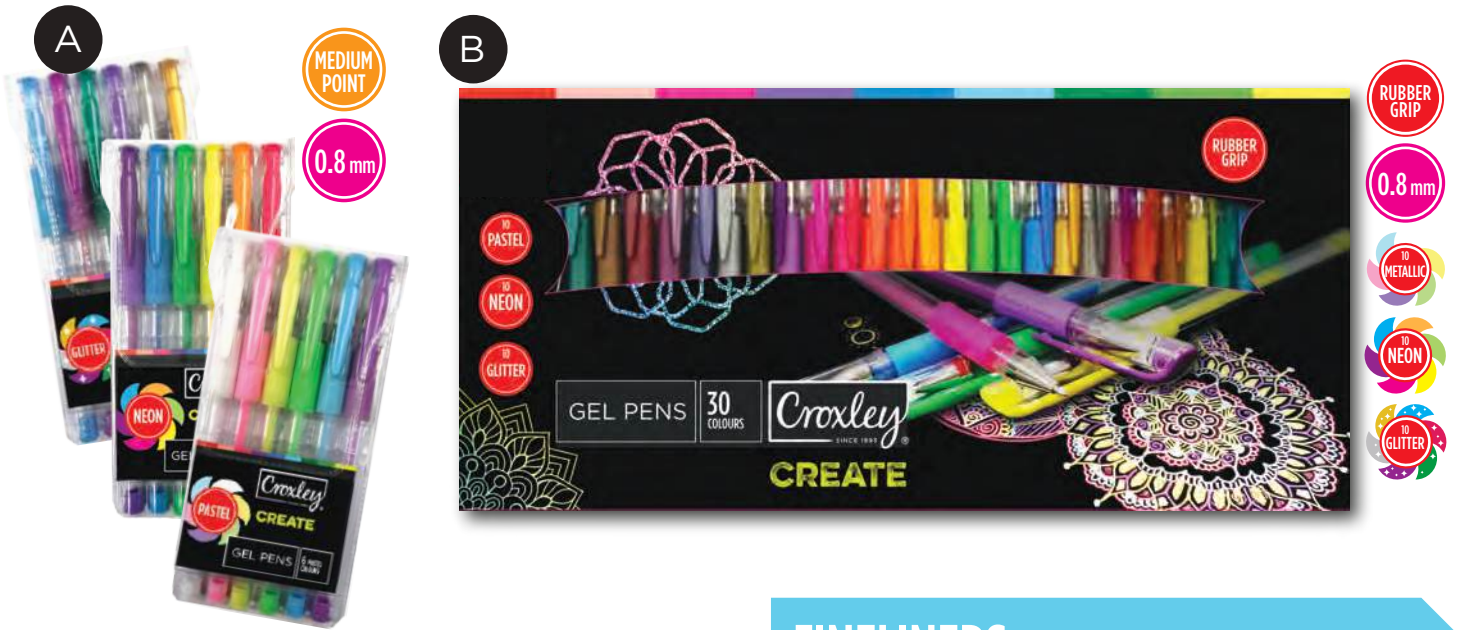

GEL PENS

FINELINERS