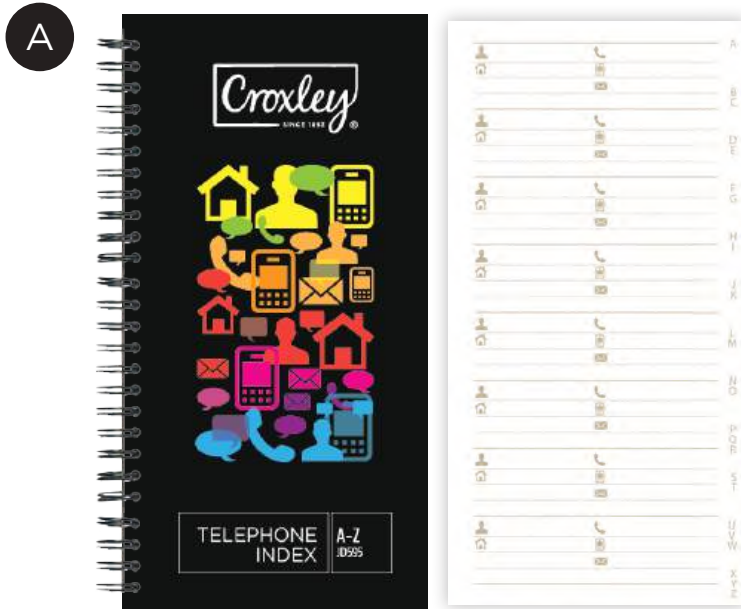

TELEPHONE INDEX A - Z