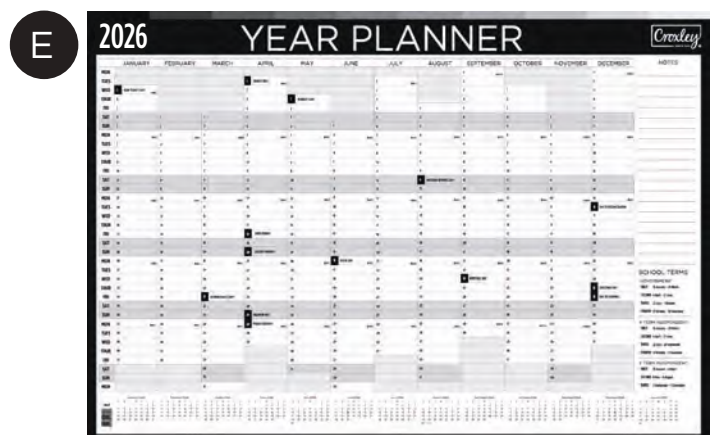

## YEAR PLANNER

E

• Includes Marker

CODE	DESCRIPTION	SELLING UNIT	MOQ	COLOUR	EACH / INNER / OUTER
A TP1003	Croxley Tape Dispenser Dual Core Black	Each	1	●	1/18
A TP1004	Croxley Tape Dispenser Dual Core Blue	Each	1	●	1/18
B CLB1120	JD1120 Croxley 355x230mm Masonite Clip Board A4	Each	10		1/12
C DES3101	Croxley Desk Cube Complete with paper White	Each	10	○	1/10/40
C DES3102	Croxley Desk Cube Complete with paper Black	Each	10	●	1/10/40
C DES3104	Croxley Desk Cube Complete with paper Blue	Each	10	●	1/10/40
C DES3105	Croxley Desk Cube Complete with paper Red	Each	10	●	1/10/40
C DES3201	Croxley Desk Cube Holder White	Each	1	○	1/40
C DES3202	Croxley Desk Cube Holder Black	Each	1	●	1/40
C DES3204	Croxley Desk Cube Holder Blue	Each	1	●	1/40
C DES3205	Croxley Desk Cube Holder Red	Each	1	●	1/40
C DES3213	Croxley Desk Cube Holder Grey	Each	1	●	1/40
C DES8101	Croxley Desk Refill (White Paper)	Each	10	○	1/10
D PAY2007	Croxley Confidential Pay Slip Box250	Box 250	1		1/90/90
E CXPP01	Croxley Year Planner With Marker, 610x890mm	Box 20	1		1/20