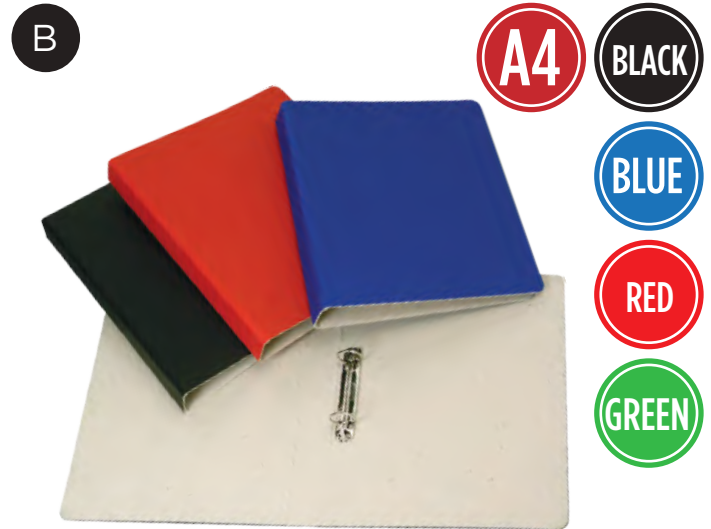

POLYPROPYLENE LEVER ARCH FILES

2 ROUND RING BINDER