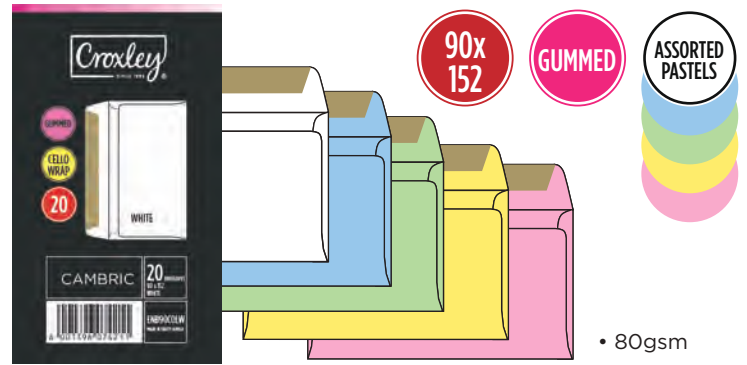

PERSONAL STATIONERY (CAMBRIC)

CODE	DESCRIPTION	SELLING UNIT	MOQ	COLOUR	EACH / INNER
ENV10501	Cambric Linen faced White Opaque Gummed 90x152 Cello 20's Bx20 Pkts	Box 400	1	○	20/400
ENV10504	Cambric Linen faced Blue Gummed 90x152 Cello 20's Bx20 Pkts	Box 400	1	○	20/400
ENB90COLASS	Croxley Assorted Pastel Colours Gummed 90x152 Cello 20's Bx20 Packets	Box200	1	○ ○ ○ ○ ○	1/200
ENB90COLWB	Croxley White Gummed 90x152 Cello 20's Bx20 Packets	Box200	1	○	1/200
ENB90COLBB	Croxley Blue Gummed 90x152 Cello 20's Bx20 Packets	Box200	1	○	1/200
ENB90COLGB	Croxley Green Gummed 90x152 Cello 20's Bx20 Packets	Box200	1	○	1/200
ENB90COLYB	Croxley Yellow Gummed 90x152 Cello 20's Bx20 Packets	Box200	1	○	1/200
ENB90COLPB	Croxley Pink Gummed 90x152 Cello 20's Bx20 Packets	Box200	1	○	1/200