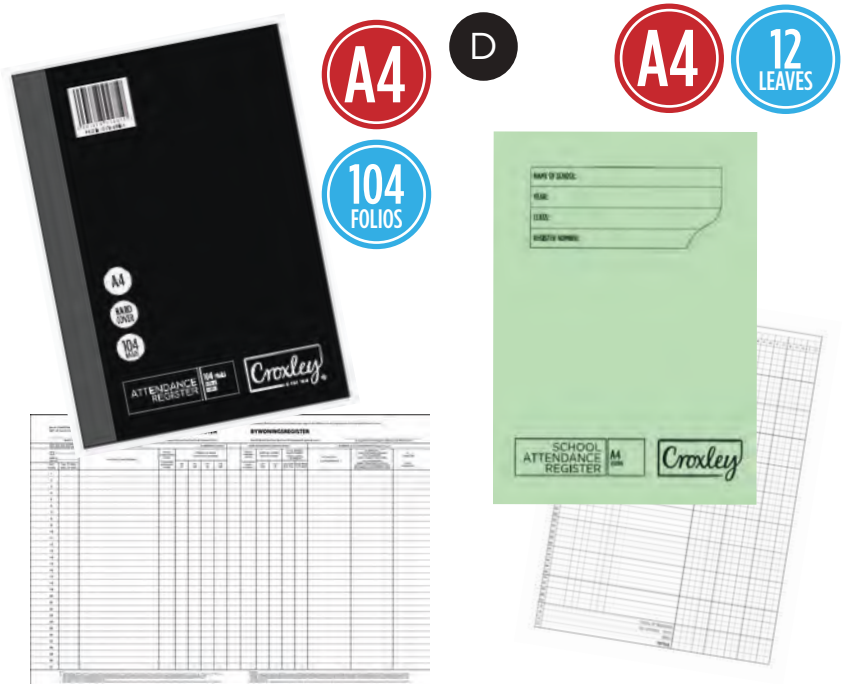

ATTENDANCE REGISTERS

CODE	DESCRIPTION	SELLING UNIT	MOQ	COLOUR	EACH / INNER / OUTER
A VIS418	JD418 Visitors Book A4 192pg Printed Full Bound	Each	1		1
B MKB215	JD215 Croxley 1Q 96Pg Mark Book	10Pk	1		1/10
B MKB216	JD216 Croxley 2Q 192Pg Mark Book	5Pk	1		1/5
C ATR283	JD283 Attendance Register 14 Leaves Bayflute Soft Cover A4	20Pk	1		1/20/280
C ATR283U	JD283 Attendance Register 14 Leaves Bayflute Soft Cover A4	5Pk	1		1/5
C ATR284	JD284 Attendance Register 36 Pg Board Cover Wire Bound A4	10Pk	1		1/10
C ATR285	JD285 Attendance Register 104 Folio / Quarter Bound A4 Hard Cover	5Pk	1		1/5
D ATR286	JD286 School Attendance Register Manila Soft Cover A4	20Pk	1		1/20