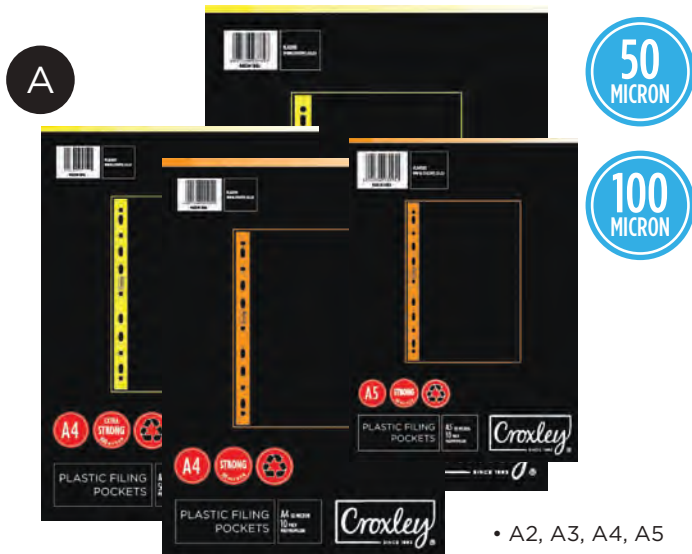

FILING POCKETS

• A2, A3, A4, A5