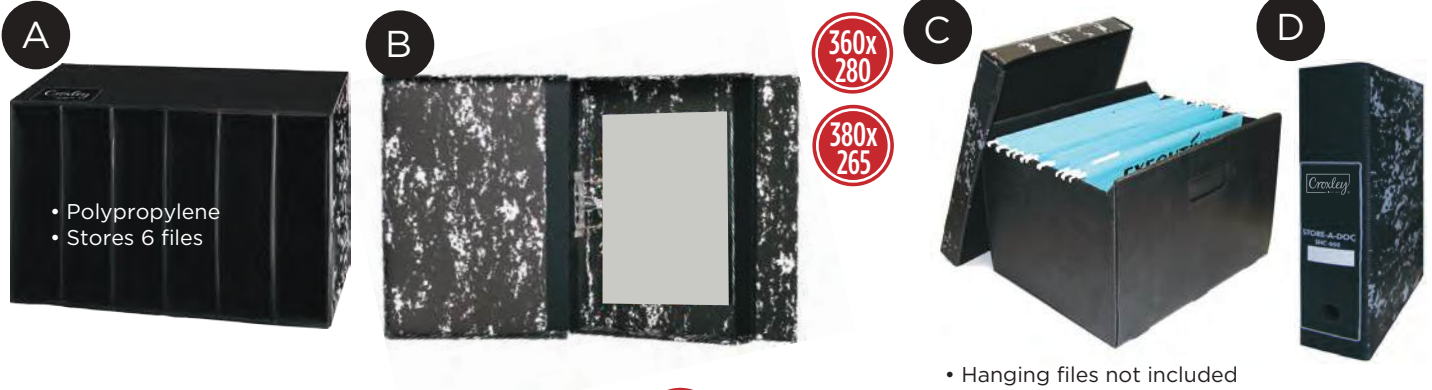

STORAGE BOXES