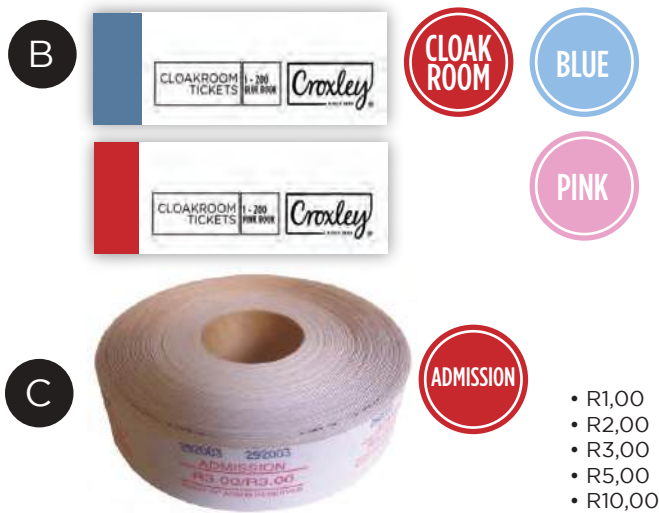

GENERAL OFFICE SUPPLIES

CASH BOXES

TICKETS

LAMINATING SHEETS

CODE	DESCRIPTION	SELLING UNIT	MOQ	COLOUR	EACH / INNER / OUTER
A CAS0604	Croxley 6" Cash Box Blue	Each	1		1/24/24
A CAS0802	Croxley 8" Cash Box Black	Each	1		1/16/16
A CAS1005	Croxley 10" Cash Box Red	Each	1		1/12/12
A CAS1206	Croxley 12" Cash Box Green	Each	1		1/8/8
B CLO1104	Cloakroom Tickets 1-200 Blue	Each	10		1/10/200
B CLO1107	Cloakroom Tickets 1-200 Pink	Each	10		1/10/200
C ADM0100	Croxley R1.00 Admission Tickets Per Roll	Each	1		1/100/100
C ADM0200	Croxley R2.00 Admission Tickets Per Roll	Each	1		1/100/100
C ADM0300	Croxley R3.00 Admission Tickets Per Roll	Each	1		1/100/100
C ADM0500	Croxley R5.00 Admission Tickets Per Roll	Each	1		1/100/100
C ADM01000	Croxley R10.00 Admission Tickets Per Roll	Each	1		1/100/100
D LAM755	Croxley Laminating Pouches 150 micron A5 100 Sheets	Each	1		1/40/1120
D LAM7525	Croxley Laminating Pouches 150 micron A4 25 Sheets	Each	1		1/10/500
D LAM75100	Croxley Laminating Pouches 150 micron A4 100 Sheets	Each	1		1/40/1120
D LAM75253	Croxley Laminating Pouches 150 micron A3 25 Sheets	Each	1		1/20
D LAM751003	Croxley Laminating Pouches 150 micron A3 100 Sheets	Each	1		1/5
D LAM25100	Croxley Laminating Pouches 250 micron A4 100 Sheets	Each	1		1/40/1120
D LAM251003	Croxley Laminating Pouches 250 micron A3 100 Sheets	Each	1		1/5
D LAM2554	Croxley Laminating Pouches 250 micron 54 X 86mm 100 Sheets	Each	1		1/5
D LAM2565	Croxley Laminating Pouches 250 micron 65 X 95mm 100 Sheets	Each	1		1/5