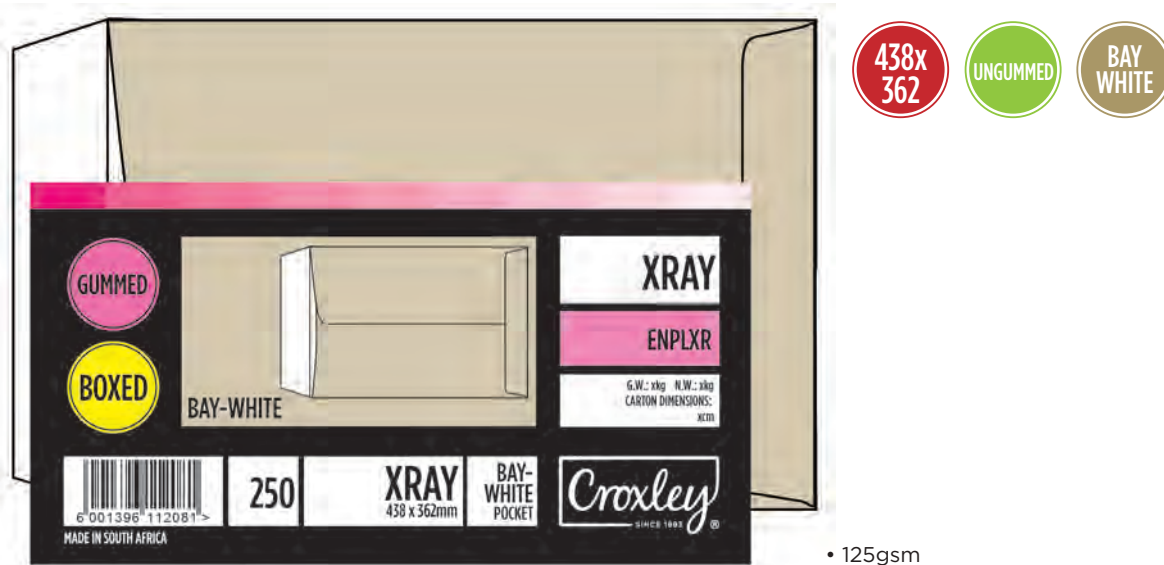

XRAY PLATE ENVELOPES

CODE	DESCRIPTION	SELLING UNIT	MOQ	COLOUR	EACH / INNER
ENPLXR	Croxley Large X-Ray Plate Bay White 438x362mm Box 250	Box 250	1	○	- /250