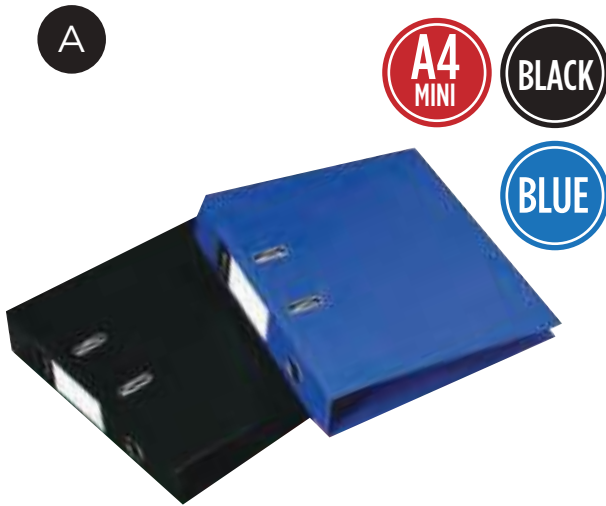

POLYPROPYLENE LEVER ARCH FILES

2 ROUND RING BINDER