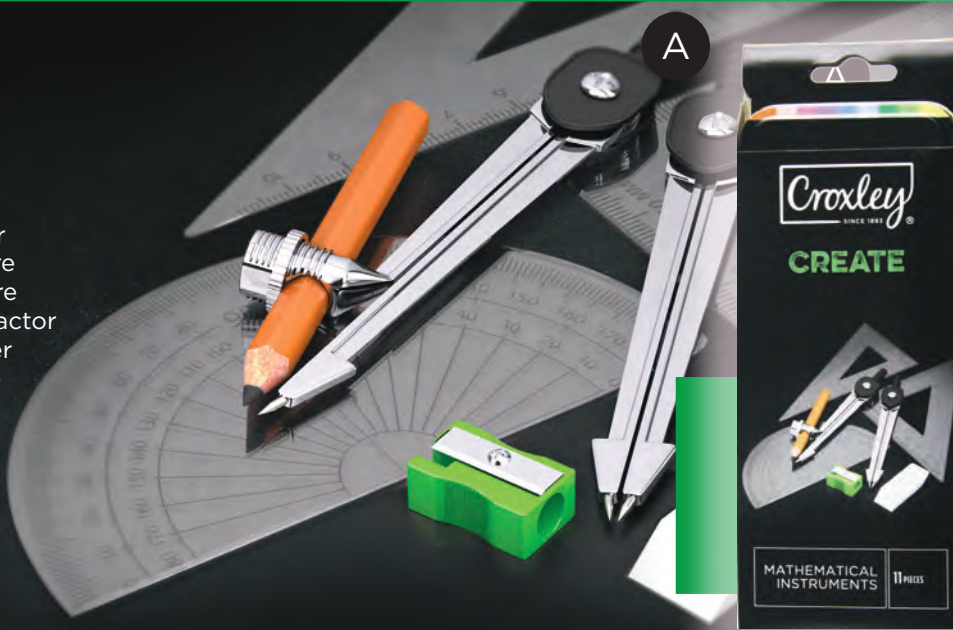

MATHS SET

11
PIECES

- Dividers
- Compass
- Sharpener
- 45° Square
- 60° Square
- 180° Protractor
- 15cm Ruler
- Timetable
- Eraser
- Stencil
- Pencil