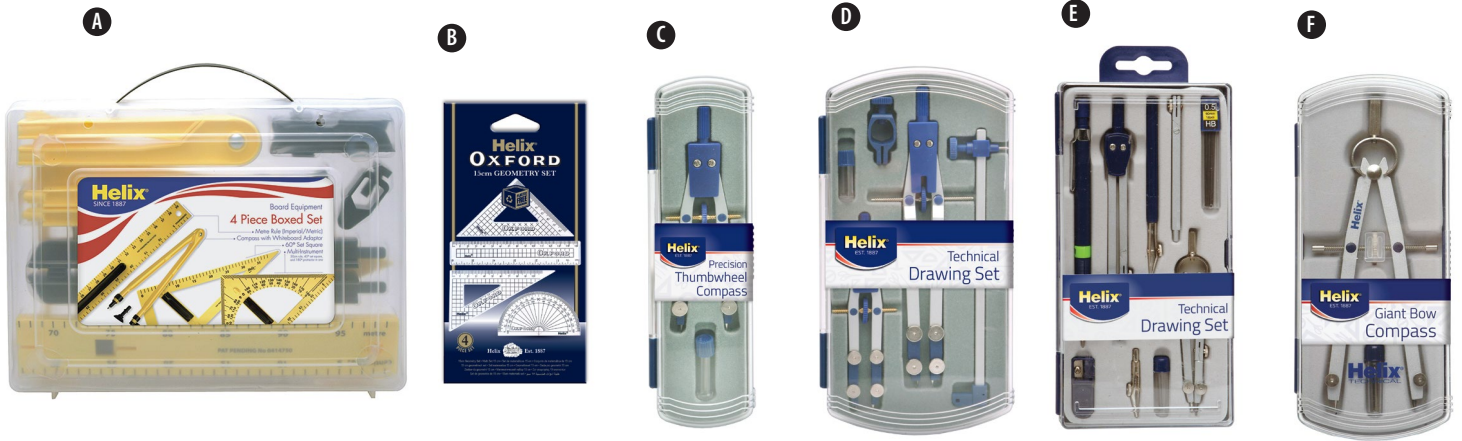

CODE	DESCRIPTION	SELLING UNIT	MOQ	COLOUR	EACH / INNER / OUTER
A	X31619	HELIX BOARD EQUIPMENT 4PC BOX SET	Each	1		1
B	X31955	HELIX OXFORD GEOMETRY SET 15CM	Each	10		10
C	X32577	HELIX PRECISION THUMBWHEEL COMPASS	Each	5		5
D	X32579	HELIX PRECISION PLUS DRAWING SET 5PC - DIAM 430MM	Each	1		1
E	X33712DS	HELIX TECHNICAL DRAWING SET 9PC	Each	1		1
F	X33800	HELIX 160MM GIANT SPRING BOW COMPASS	Each	5		5