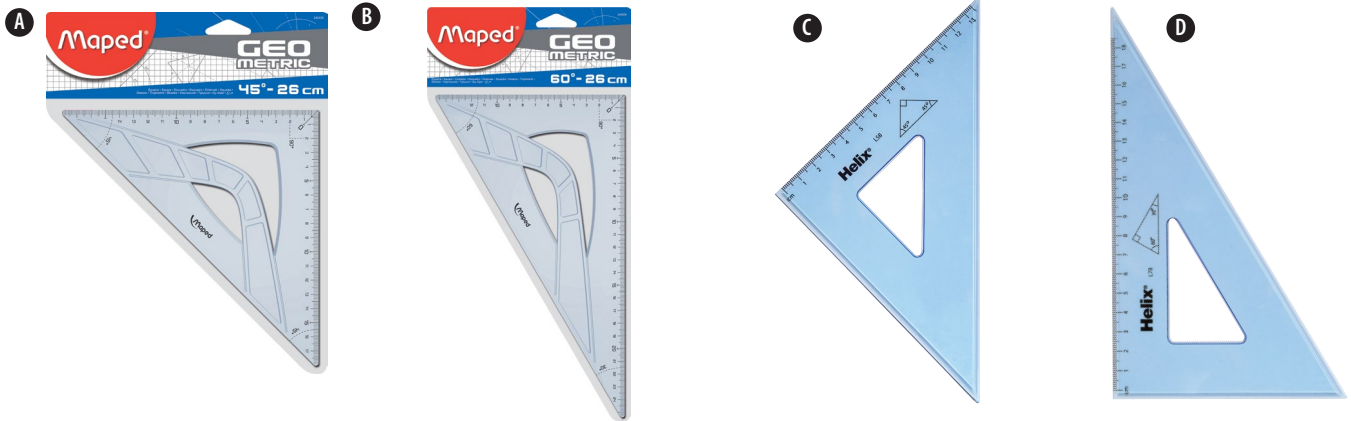

A

B

C

D

E

CODE	DESCRIPTION	SELLING UNIT	MOQ	COLOUR	EACH / INNER / OUTER
A	242180	MAPED PROTRACTOR 12CM 180D GEO	Each	30	30
B	242360	MAPED PROTRACTOR 12CM 360D GEO	Each	20	20
C	X07010	HELIX PROTRACTOR 15CM 180DEG	Each	10	10
D	X12091	HELIX PROTRACTOR 15CM 360DEG	Each	10	10
E	X31465	HELIX PROTRACTOR 10CM 180DEG	Each	10	10