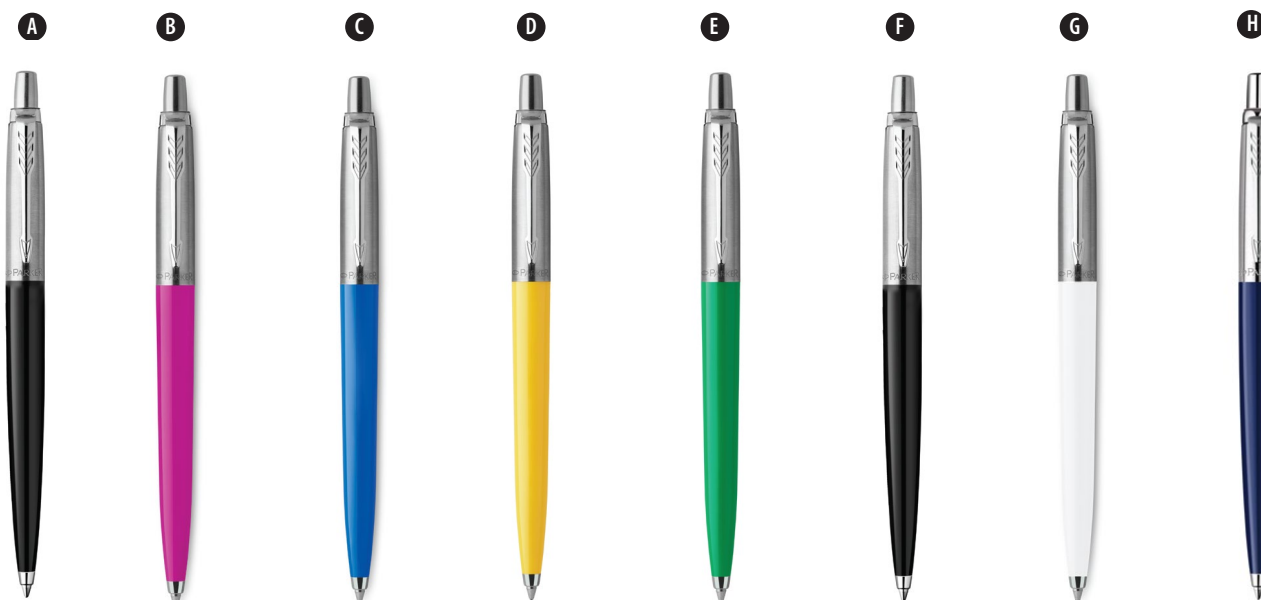

FINE WRITING

	CODE	DESCRIPTION	SELLING UNIT	MOQ	COLOUR	EACH / INNER / OUTER
A	NS2183300GB	PARKER JOTTER ORIG BP M BLACK - BLACK GB	Each	1		1
B	NS2075996	PARKER JOTTER ORIG BP M BLUE - MAGENTA CT HS	Each	1		6
C	NS2076052	PARKER JOTTER ORIG BP M BLUE - BLUE CT HS	Each	1		6
D	NS2076056	PARKER JOTTER ORIG BP M BLUE - YELLOW CT HS	Each	1		6
E	NS2076058	PARKER JOTTER ORIG BP M BLUE - GREEN CT HS	Each	1		6
F	NS2096873	PARKER JOTTER ORIG BP M BLUE - BLACK CT HS	Each	1		6
G	NS2096874	PARKER JOTTER ORIG BP M BLUE - WHITE CT HS	Each	1		6
H	NS2123427	PARKER JOTTER ORIG BP M BLUE - NAVY BLUE CT HS	Each	1		6